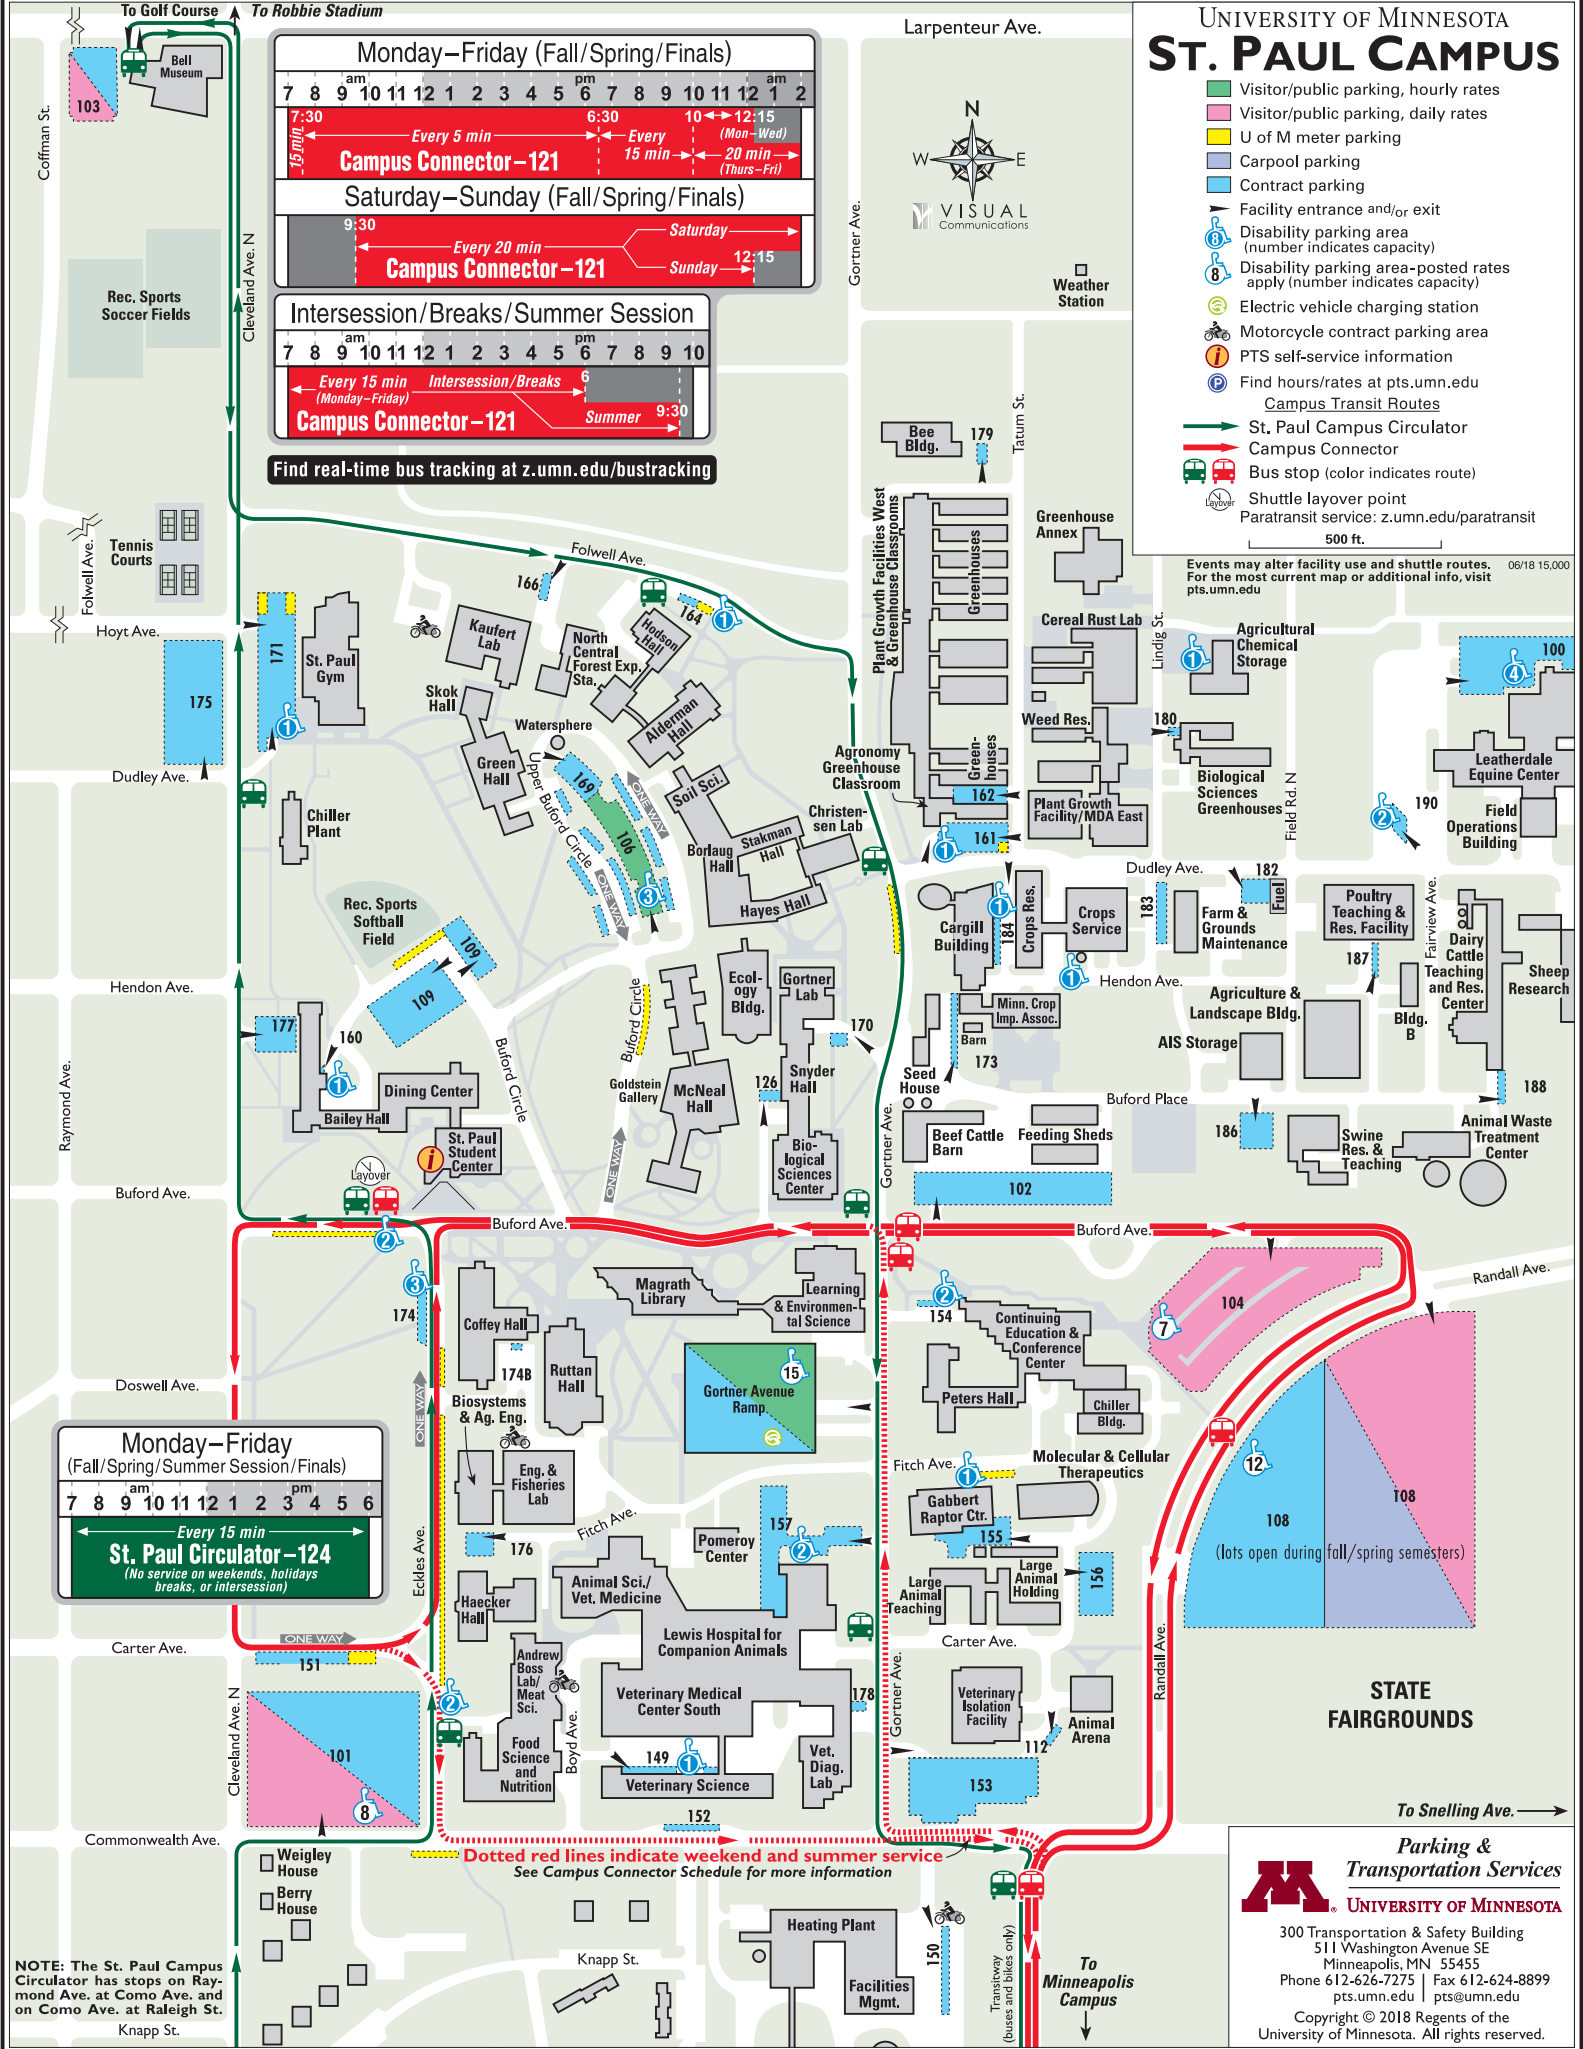

UNIVERSITY OF MINNESOTA
ST. PAUL CAMPUS

- Visitor/public parking, hourly rates
 - Visitor/public parking, daily rates
 - U of M meter parking
 - Carpool parking
 - Contract parking
 - Facility entrance and/or exit
 - Disability parking area (number indicates capacity)
 - Disability parking area-posted rates apply (number indicates capacity)
 - Electric vehicle charging station
 - Motorcycle contract parking area
 - PTS self-service information
 - Find hours/rates at pts.umn.edu
- Campus Transit Routes**
- St. Paul Campus Circulator
 - Campus Connector
 - Bus stop (color indicates route)
 - Shuttle layover point
 - Paratransit service: z.umn.edu/paratransit
- 500 ft.

Events may alter facility use and shuttle routes. For the most current map or additional info, visit pts.umn.edu 08/18 15,000

Monday–Friday (Fall/Spring/Finals)

| 7 | 8 | 9 am | 10 | 11 | 12 | 1 | 2 | 3 | 4 | 5 pm | 6 | 7 | 8 | 9 | 10 | 11 | 12 | 1 am | 2 |
|-------------|---|--------|----|----|----|---|---|---|---|--------|---|---|---|---|--------|----|-------|-----------|-------------|
| | | 7:30 | | | | | | | | 6:30 | | | | | 10 | → | 12:15 | (Mon–Wed) | |
| Every 5 min | | | | | | | | | | | | | | | | | | | |
| | | 15 min | | | | | | | | 15 min | | | | | 20 min | | | 20 min | (Thurs–Fri) |

Find real-time bus tracking at z.umn.edu/bustracking

Monday–Friday (Fall/Spring/Summer Session/Finals)

| 7 | 8 | 9 am | 10 | 11 | 12 | 1 | 2 | 3 | 4 | 5 | 6 pm |
|--------------|---|------|----|----|----|---|---|---|---|---|------|
| Every 15 min | | | | | | | | | | | |

St. Paul Circulator –124
(No service on weekends, holidays, breaks, or interession)

Dotted red lines indicate weekend and summer service. See Campus Connector Schedule for more information.

NOTE: The St. Paul Campus Circulator has stops on Raymond Ave. at Como Ave. and on Como Ave. at Raleigh St. Knapp St.